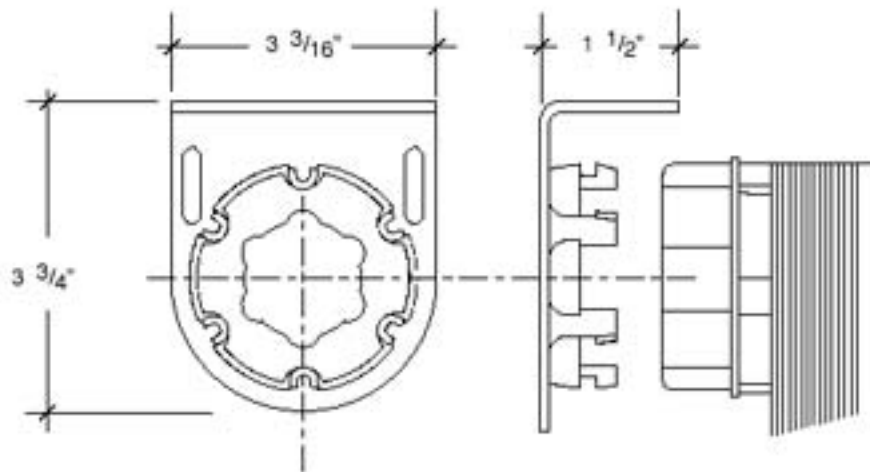

Somfy Standard Bracket Dimensions

Drawings represent the motor drive and idle end dimensions for steel brackets
Adjustable brackets are also available with the Somfy system.

Drive End Bracket

Idle End Bracket