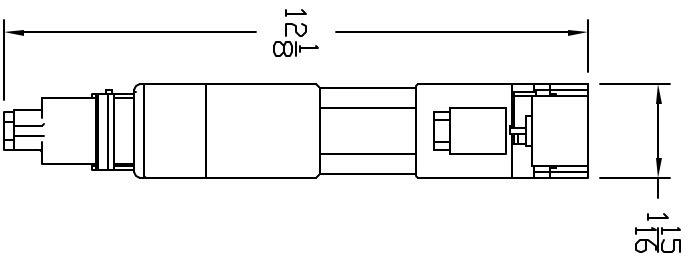

NOTE:
OVERALL LENGTH (will vary by application)