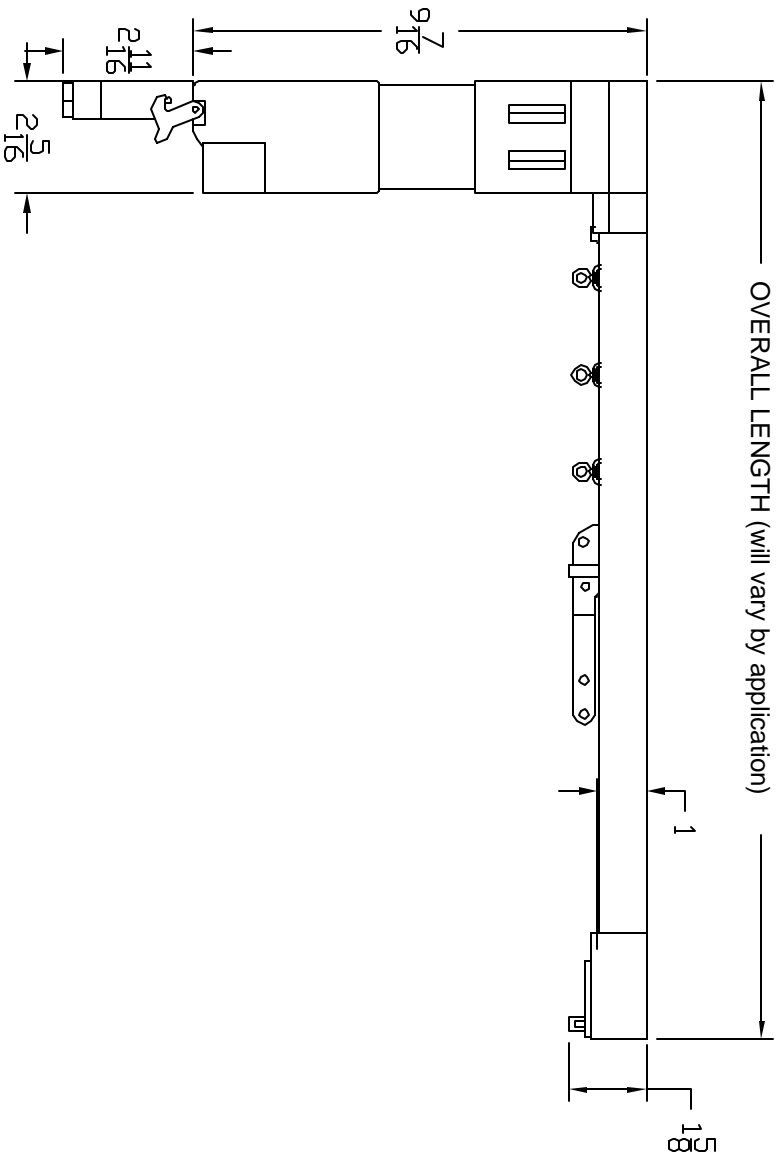

NOTE:
OVERALL LENGTH (will vary by application)